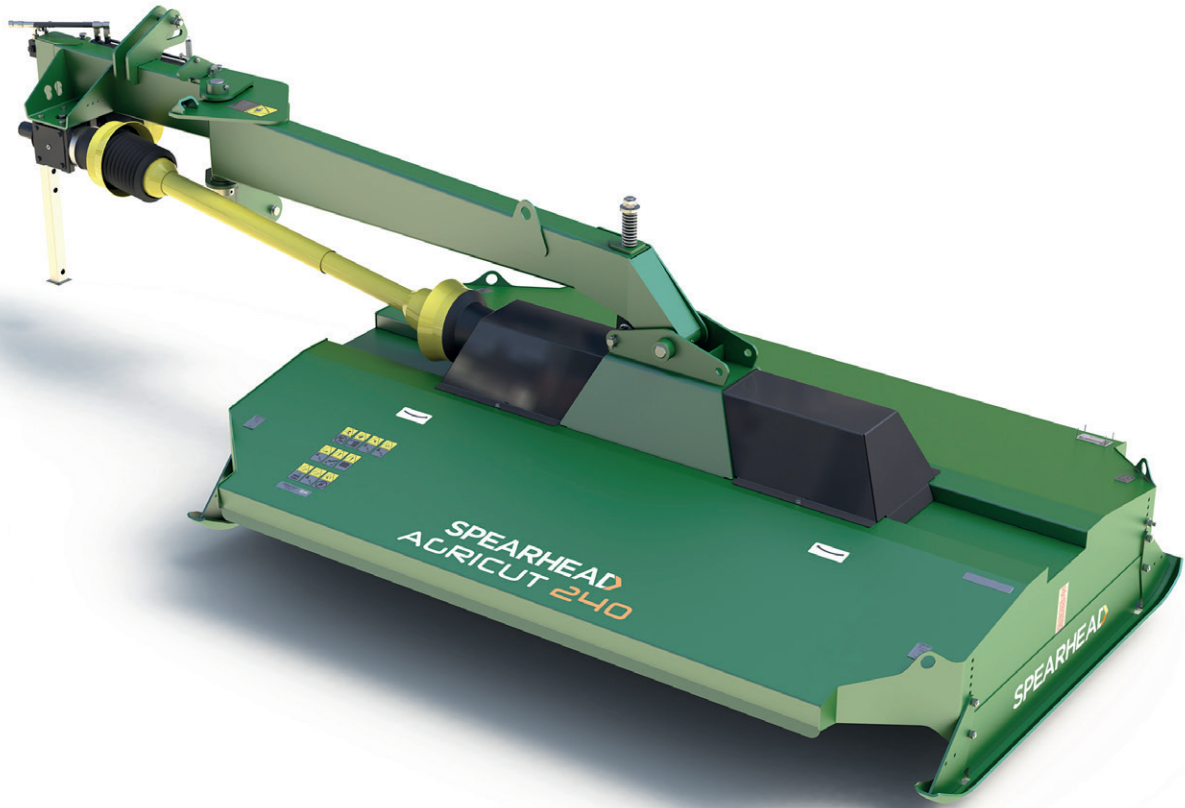

SPEARHEAD

AGRICUT 180 / 240 OFFSET / 270

AGRICULTURE

PASTURE

LIGHT SCRUB

AMENITY

TRACTOR HP

PTO SPEED

540 RPM

1.8m / 5' 9"

30hp

1

2

30mm - 150mm / 1.25" - 6"

0.2m (adjustable) / 0' 6"

AGRICUT 240 OFFSET

30HP

540 RPM

2.4m / 7' 8"

30hp

2

4

30mm - 150mm / 1.25" - 6"

4.3m (fixed) / 14' 1"

AGRICUT 270

30HP

540 RPM

2.7m / 8' 8"

30hp

2

4

30mm - 150mm / 1.25" - 6"